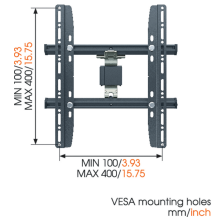

## WALL 1225 BLACK LED/LCD/Plasma wall mount

- Screen size (Min. - Max.): 26 ñ 42 " / 66 ñ 107 cm
- Max. weight: 30 kg / 66 lbs
- Tilt: 10 °
- Turn: 120 °
- Min. distance to the wall (mm): 101 mm
- VESA mounting holes: 100x100mm up to 400x400mm
- Guarantee: Life time
- Available colours: Black, Silver

Get a great view of your flat screen TV from any spot in the room WALL 1225 LED/LCD/Plasma wall mount. Extra flexibility for a busy lifestyle. Mount a flat screen TV in your living room, bedroom, kitchen and children's room turn it up to 120 degrees (60 degrees left and 60 degrees right) and tilt your screen 10 degrees forwards and backwards. A great view for everyone, everywhere. This mount is part of the Vogel's TURN products.

## WALL 1225 BLACK LED/LCD/Plasma wall mount

mm/inch

Watch a game or enjoy a movie with friends by turning your flat screen TV to the perfect position. Enjoy the morning news or an afternoon food show in the kitchen by adjusting your LED/LCD/Plasma TV to the best view. Mount a flat screen TV anywhere on your bedroom wall or in a crowded children's room. Turn the screen to the right and left and tilt it forward and backward so you always have a great view. Cables are easily guided to prevent damage. This wall mount comes in black and silver and is suitable for screen sizes of 26 to 42 inch (66 to 107 cm). It supports up to 30 kg.

## Logistic information

- Packaging size: 275x465x121 mm
- Max. weight: 4 kg / 9 lbs
- EAN Code: 8712285320088