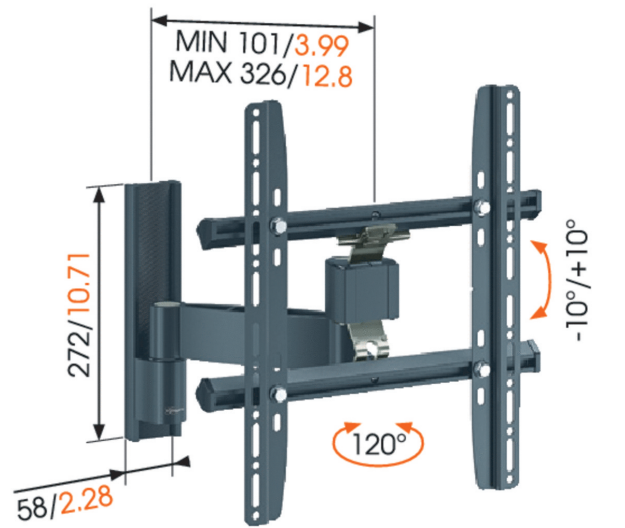

## WALL 1225 BLACK LED/LCD/Plasma wall mount

- Screen size (Min. - Max.): 26 ñ 42 " / 66 ñ 107 cm
- Max. weight: 30 kg / 66 lbs
- Tilt: 10 °
- Turn: 120 °
- Min. distance to the wall (mm): 101 mm
- VESA mounting holes: 100x100mm up to 400x400mm
- Guarantee: Life time
- Available colours: Black, Silver

Get a great view of your flat screen TV from any spot in the room WALL 1225 LED/LCD/Plasma wall mount. Extra flexibility for a busy lifestyle. Mount a flat screen TV in your living room, bedroom, kitchen and children's room turn it up to 120 degrees (60 degrees left and 60 degrees right) and tilt your screen 10 degrees forwards and backwards. A great view for everyone, everywhere. This mount is part of the Vogel's TURN products.

## WALL 1225 BLACK LED/LCD/Plasma wall mount

mm/inch

Watch a game or enjoy a movie with friends by turning your flat screen TV to the perfect position. Enjoy the morning news or an afternoon food show in the kitchen by adjusting your LED/LCD/Plasma TV to the best view. Mount a flat screen TV anywhere on your bedroom wall or in a crowded children's room. Turn the screen to the right and left and tilt it forward and backward so you always have a great view. Cables are easily guided to prevent damage. This wall mount comes in black and silver and is suitable for screen sizes of 26 to 42 inch (66 to 107 cm). It supports up to 30 kg.

## Features

- Experience the best view anywhere in the room
- Generally used for bedroom, living room, children's room and kitchen
- Easy guidance of your cables
- All TV mounting materials included: M4, M6 and M8 bolts
- All wall mounting materials included: screws and fischer® plugs
- Mount your TV with (VESA) mounting holes up to 400 x 400 mm